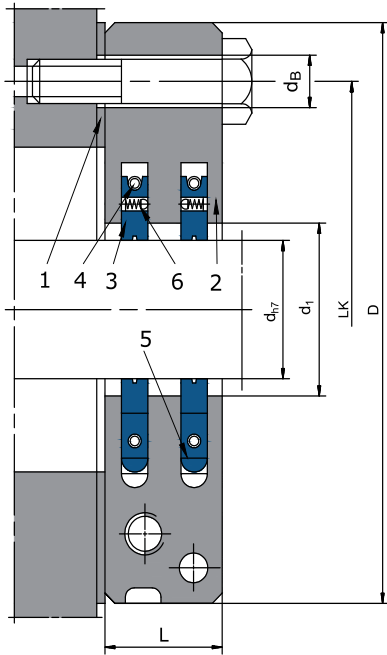

FACE MATERIAL

Carbon graphite

METAL PARTS

SS 316, SS 304, Duplex

APPLICATION

- Shipbuilding
- Drive shafts in ships, bulkheads
- Sea water, water

APPLICATION

- Multi-part seal rings, radially cut
- Split housing design
- Short axial installation length (max. 36 mm)
- Very small operation gap
- Dry running
- Self-adjusting seal rings
- Seal rings bear radial shaft movements
- Compensates axial shaft movements
- Seals on both sides of the shaft
- Resistant to sea water
- No sealing components mounted on the shaft and hence no additional shaft vibrations
- Seal rings running contact-free – sliding faces and machine consume no additional power

OPERATING LIMIT

Shaft Diameter	dh7	: 40mm...300mm
Pressure	p	: 1.5 bar (max)
Temperature	t	: 225 °C
Velocity	v	: 40 m/sec

SERIES LPE WDK -BHS

PART NO.	DESCRIPTION
1	FLAT SEAL
2	HOUSING, 2 PIECE
3	SEAL RING
4	TENSION SPRING
5	DETENT
6	SPRING

dh7	d1	D	L	LK	dB	n x ØdB
40.0	45.0	160.0	30.0	130.0	15.0	4.0
45.0	50.0	165.0	30.0	135.0	15.0	4.0
50.0	58.0	170.0	30.0	140.0	15.0	4.0
60.0	68.0	180.0	30.0	150.0	15.0	4.0
70.0	78.0	190.0	30.0	160.0	15.0	4.0
80.0	90.0	200.0	30.0	170.0	15.0	4.0
90.0	100.0	210.0	30.0	180.0	15.0	4.0
100.0	110.0	220.0	30.0	190.0	15.0	4.0
110.0	120.0	230.0	30.0	200.0	15.0	4.0
120.0	130.0	240.0	30.0	210.0	15.0	4.0
130.0	140.0	250.0	30.0	220.0	15.0	4.0
140.0	150.0	260.0	30.0	230.0	15.0	4.0
150.0	160.0	270.0	30.0	240.0	15.0	4.0
160.0	170.0	280.0	30.0	250.0	15.0	4.0
170.0	180.0	290.0	30.0	260.0	15.0	6.0
180.0	190.0	300.0	30.0	270.0	15.0	6.0
190.0	200.0	310.0	30.0	280.0	15.0	6.0
200.0	210.0	320.0	30.0	290.0	15.0	6.0
220.0	230.0	340.0	30.0	310.0	15.0	6.0
240.0	250.0	360.0	30.0	330.0	15.0	6.0
260.0	270.0	380.0	30.0	350.0	15.0	6.0
280.0	290.0	400.0	30.0	370.0	15.0	6.0
300.0	310.0	420.0	30.0	390.0	15.0	6.0